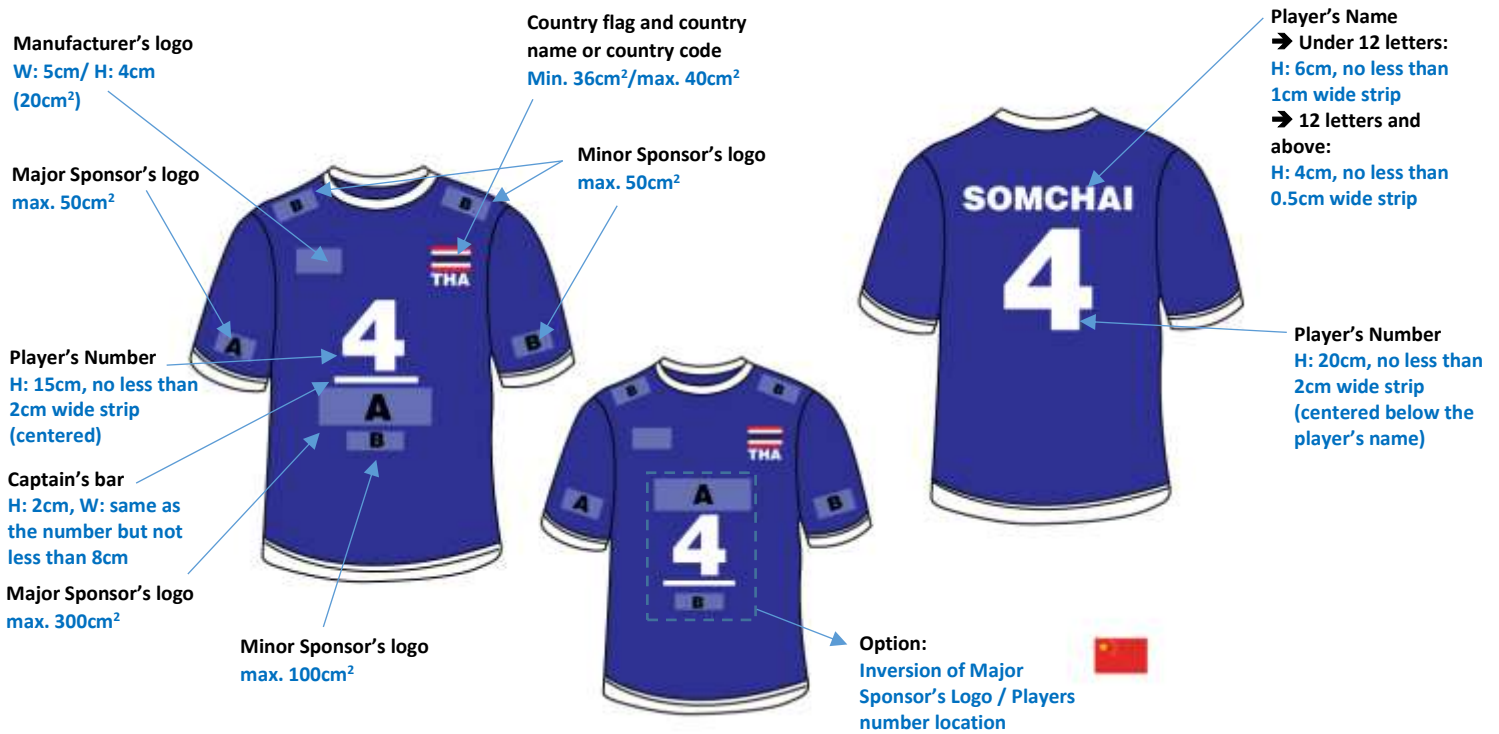

Men's Uniform Jerseys

Men's Shirt with Sleeves