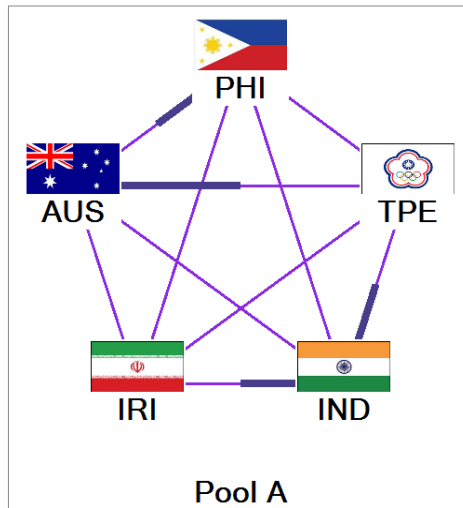

# Volleyball - Pool Ranking

Asian Women's Volleyball Challenge Cup 2024

Preliminary - Pool A

## Statistics

Rank	Team	Matches			Details							Sets			Points		
		T	W	L	3-0	3-1	3-2	2-3	1-3	0-3	Pts	W	L	Ratio	W	L	Ratio
	IND - INDIA	2	2	0	2	0	0	0	0	0	6	6	0	MAX	150	109	1.376
	PHI - PHILIPPINES	1	1	0	0	1	0	0	0	0	3	3	1	3.000	97	81	1.198
	AUS - AUSTRALIA	2	1	1	0	1	0	0	1	0	3	4	4	1.000	179	174	1.029
	TPE - CHINESE TAIPEI	2	0	2	0	0	0	0	1	1	0	1	6	0.167	125	173	0.723
	IRI - IRAN	1	0	1	0	0	0	0	0	1	0	0	3	0.000	61	75	0.813

## Matches

No	Phase	Pool	Date	Time	Teams	1	2	3	4	5	Sets	Points	Time
2	Preliminary	A	2024-05-22	13:00	IND vs IRI	25:17	25:23	25:21			3-0	75:61	01:24
4	Preliminary	A	2024-05-22	19:00	AUS vs TPE	23:25	25:15	25:19	25:18		3-1	98:77	01:55
6	Preliminary	A	2024-05-23	13:00	TPE vs IND	19:25	13:25	16:25			0-3	48:75	01:20
8	Preliminary	A	2024-05-23	19:00	PHI vs AUS	22:25	25:19	25:16	25:21		3-1	97:81	01:59
9	Preliminary	A	2024-05-24	10:00	IRI vs TPE								
12	Preliminary	A	2024-05-24	19:00	IND vs PHI								
15	Preliminary	A	2024-05-25	16:00	AUS vs IND								
16	Preliminary	A	2024-05-25	19:00	PHI vs IRI								
19	Preliminary	A	2024-05-26	16:00	IRI vs AUS								
20	Preliminary	A	2024-05-26	19:00	TPE vs PHI								