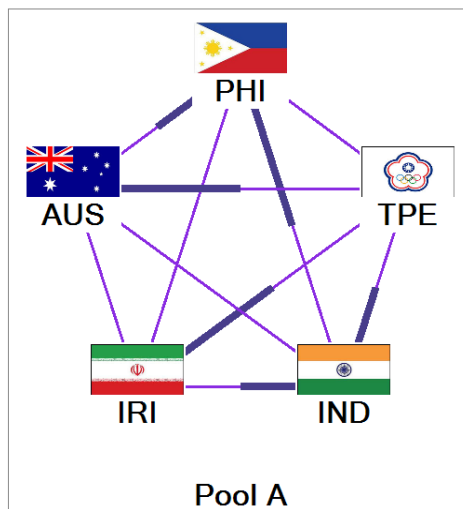

Volleyball - Pool Ranking

Asian Women's Volleyball Challenge Cup 2024

Preliminary - Pool A

Statistics

Rank	Team	Matches			Details							Sets			Points		
		T	W	L	3-0	3-1	3-2	2-3	1-3	0-3	Pts	W	L	Ratio	W	L	Ratio
	PHI - PHILIPPINES	2	2	0	0	2	0	0	0	0	6	6	2	3.000	194	162	1.198
	IND - INDIA	3	2	1	2	0	0	0	1	0	6	7	3	2.333	231	206	1.121
	AUS - AUSTRALIA	2	1	1	0	1	0	0	1	0	3	4	4	1.000	179	174	1.029
	IRI - IRAN	2	1	1	0	1	0	0	0	1	3	3	4	0.750	163	165	0.988
	TPE - CHINESE TAIPEI	3	0	3	0	0	0	0	2	1	0	2	9	0.222	215	275	0.782

Matches

No	Phase	Pool	Date	Time	Teams	1	2	3	4	5	Sets	Points	Time
2	Preliminary	A	2024-05-22	13:00	IND vs IRI	25:17	25:23	25:21			3-0	75:61	01:24
4	Preliminary	A	2024-05-22	19:00	AUS vs TPE	23:25	25:15	25:19	25:18		3-1	98:77	01:55
6	Preliminary	A	2024-05-23	13:00	TPE vs IND	19:25	13:25	16:25			0-3	48:75	01:20
8	Preliminary	A	2024-05-23	19:00	PHI vs AUS	22:25	25:19	25:16	25:21		3-1	97:81	01:59
9	Preliminary	A	2024-05-24	10:00	IRI vs TPE	24:26	25:20	25:18	28:26		3-1	102:90	02:20
12	Preliminary	A	2024-05-24	19:00	IND vs PHI	25:22	21:25	17:25	18:25		1-3	81:97	01:55
15	Preliminary	A	2024-05-25	16:00	AUS vs IND								
16	Preliminary	A	2024-05-25	19:00	PHI vs IRI								
19	Preliminary	A	2024-05-26	16:00	IRI vs AUS								
20	Preliminary	A	2024-05-26	19:00	TPE vs PHI